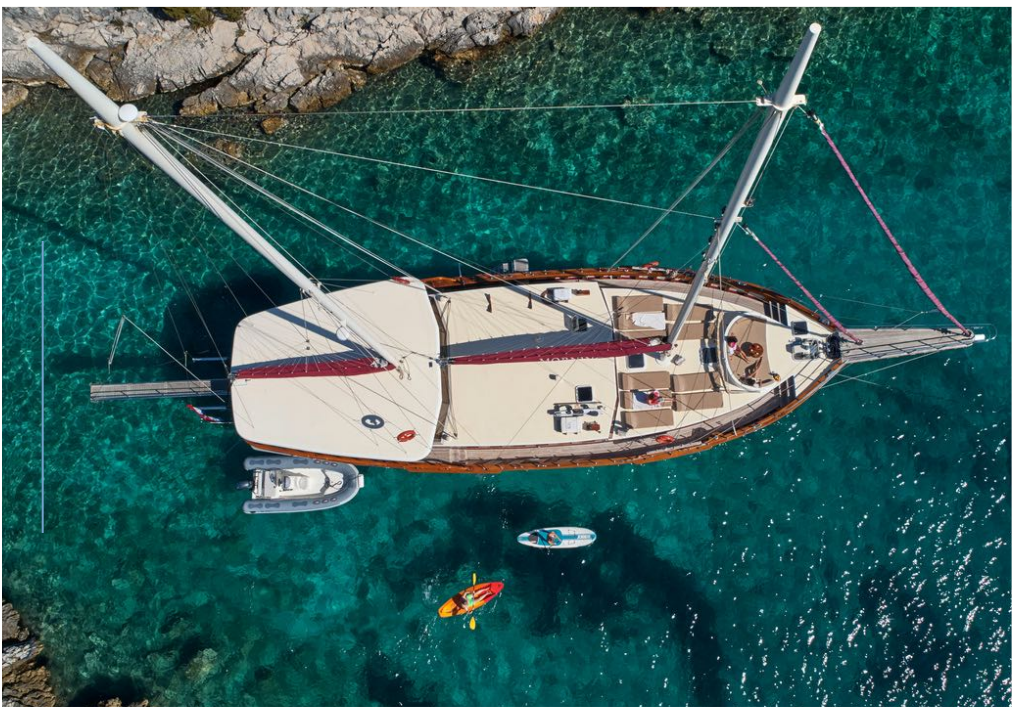

MORNING STAR